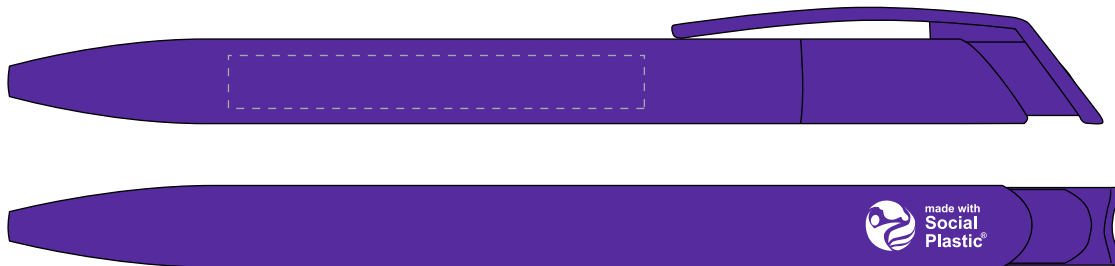

Your Ref:	Quantity:	Product Code: TPC000110
Our Ref:	Version: 1	Product Colour: PURPLE

PRINTING CONCERNS:**PRODUCT INFO:**

We stock this item in the following colours

**PANTONE REFERENCE(S)**
 Full Colour Printing

ARTWORK SCALE 100%

ARTWORK SCALE 100%

Max print area: 55mm x 7mm

Product Image for visualisation
- colours may vary

The dashed line is to demonstrate print area and will not appear on your printed item

PLEASE NOTE: